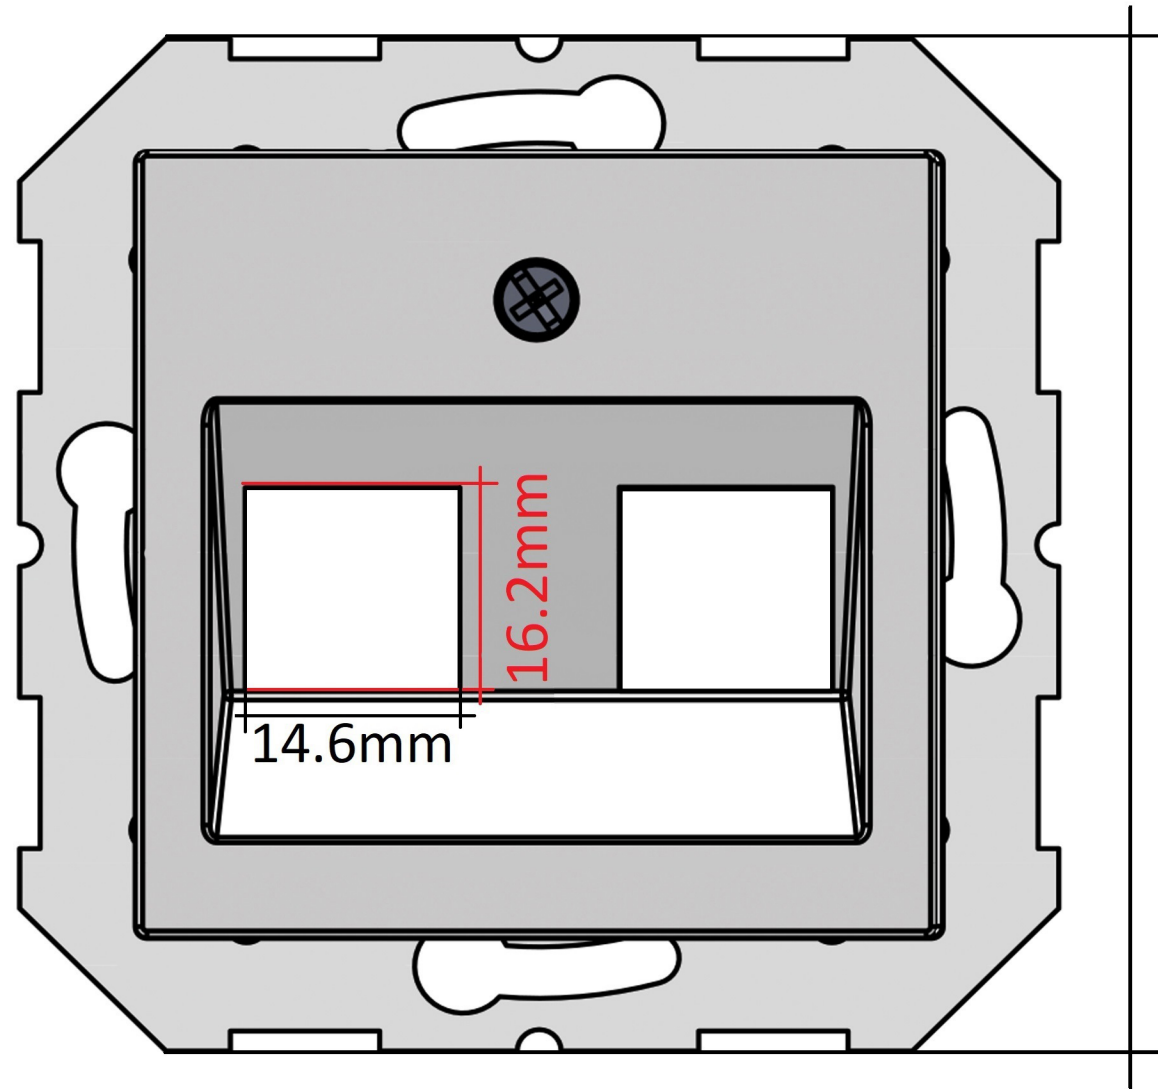

LIREGÜS

AIKL-002-01

IP20

Ingress protection

M3 DIN7985
Zn, combi

MADE IN LITHUANIA **SINCE 1944**