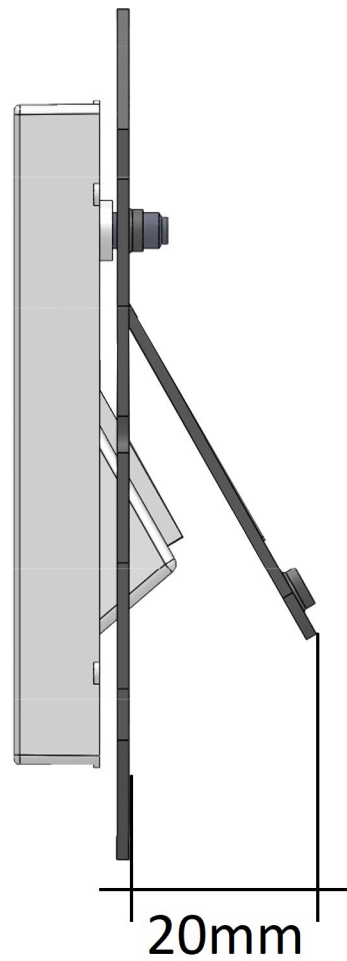

LIREGÜS

AIKL-002-01

IP20

Ingress protection

M3 DIN7985
Zn, combi

MADE IN LITHUANIA **SINCE 1944**