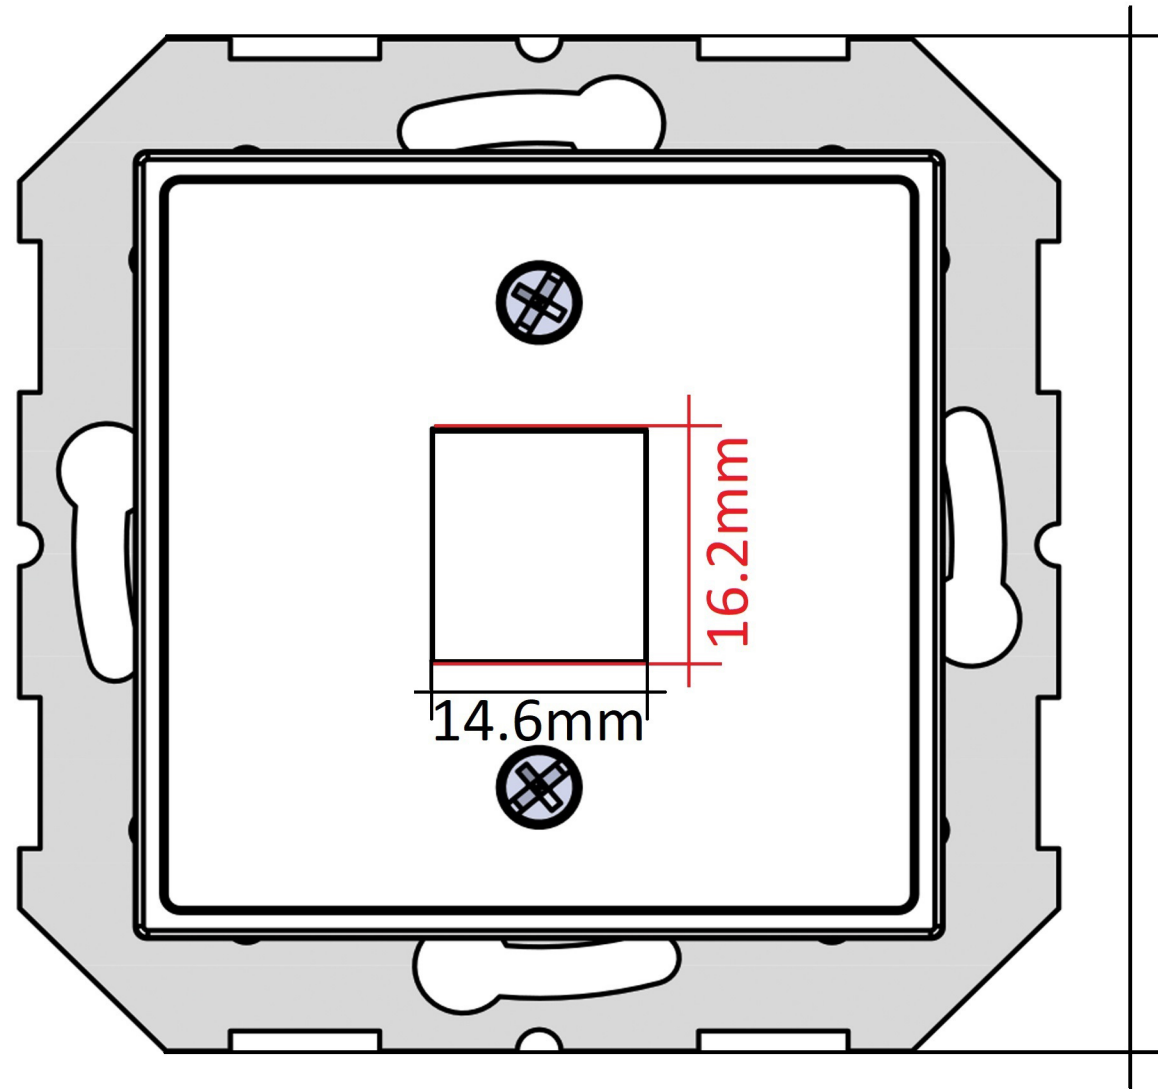

# LIREGÜS

**AIKL-011-01**

**IP20**

Ingress protection

**M3 DIN7985**  
Zn, combi

MADE IN LITHUANIA **SINCE 1944**