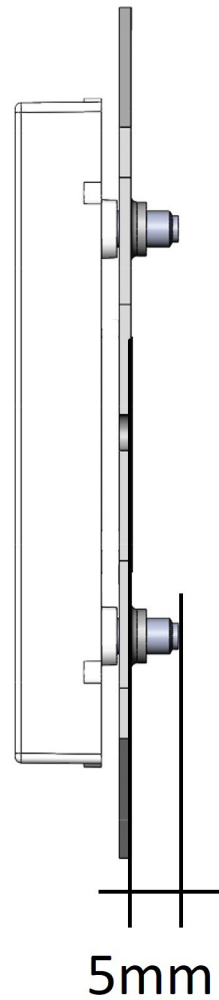

# LIREGÜS

**AIKL-011-01**

**IP20**

Ingress protection

**M3 DIN7985**  
Zn, combi

MADE IN LITHUANIA **SINCE 1944**