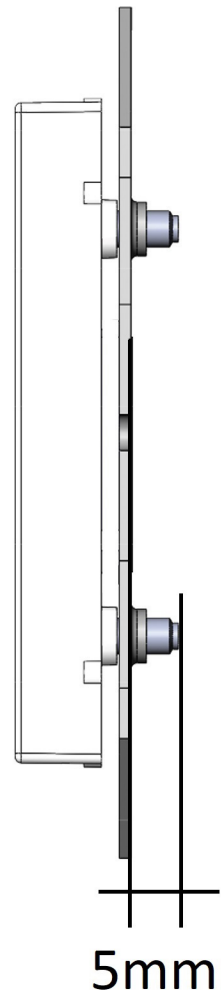

LIREGÜS

AIKL-022-01

 Ingress protection
IP20

 **M3 DIN7985**
Zn, combi

MADE IN LITHUANIA **SINCE 1944**