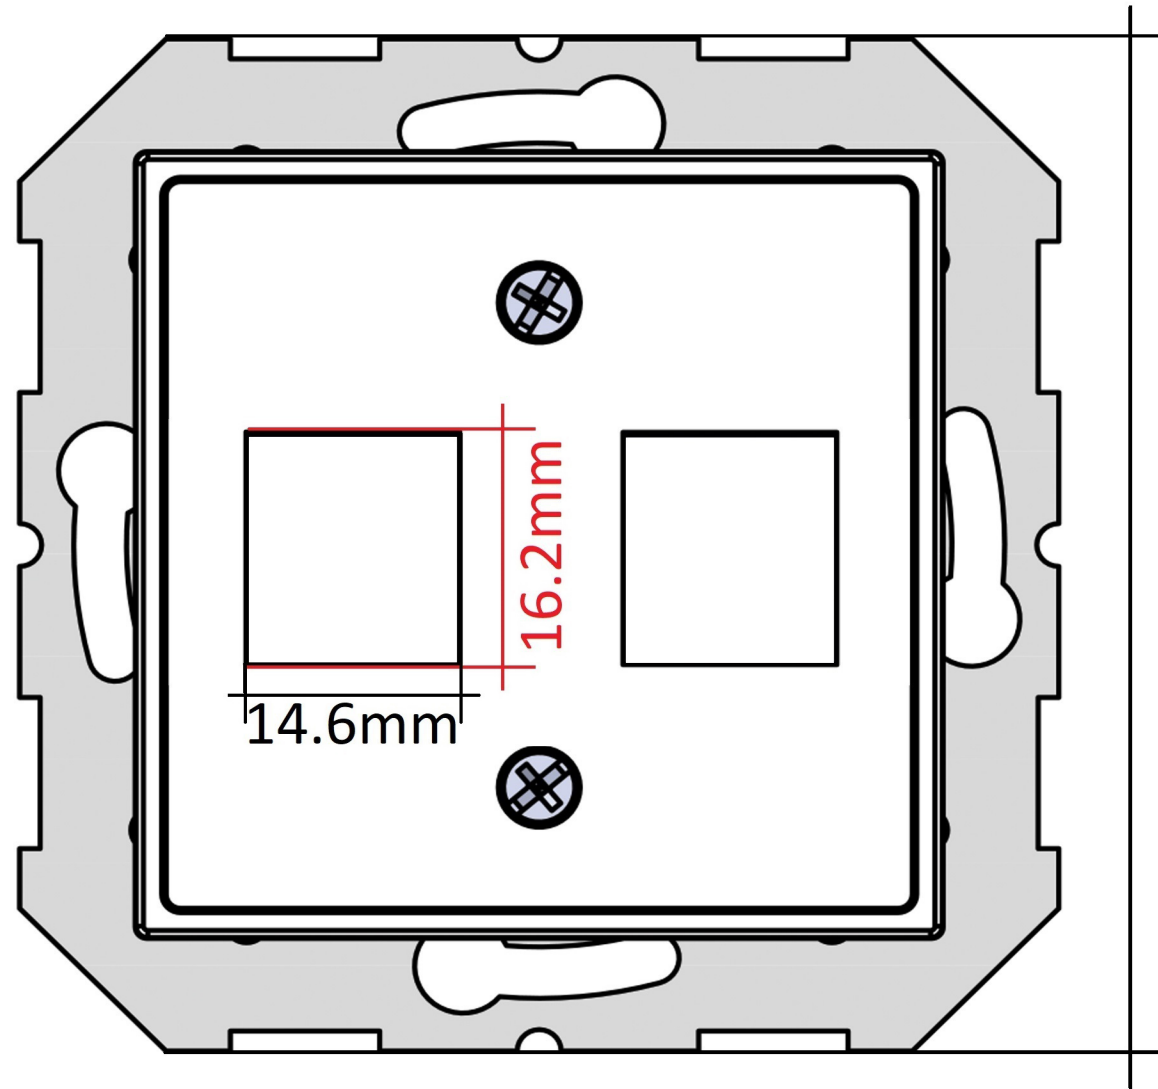

LIREGÜS

AIKL-022-01

 Ingress protection
IP20

 **M3 DIN7985**
Zn, combi

MADE IN LITHUANIA **SINCE 1944**