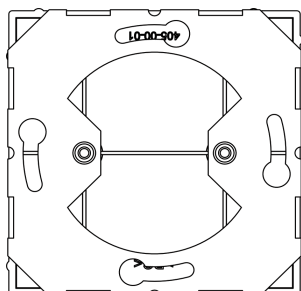

## Standard centre plate (cover), with screws

### Standard centre plate (cover), with screws, without frame

For light management inserts (radio switch, "blinds" switch an etc.)  
1mm. thickness metal supporting frame, for screw mounting

Intended use, IP 2X protection  
Polycarbonate plastic (scratch-proof, PC)

### Centre plates colour, EAN code:

D-001-01.M/WM - White matt, 4770025004234, 10pc. package 4770025004241;  
D-001-01.M/SM - Sandy matt, 4770025005538, 10pc. package 4770025005545;  
D-001-01.M/CH - Champagne, 4770025004838, 10pc. package 4770025004845;  
D-001-01.M/BM - Black matt, 4770025006153, 10pc. package 4770025006160;