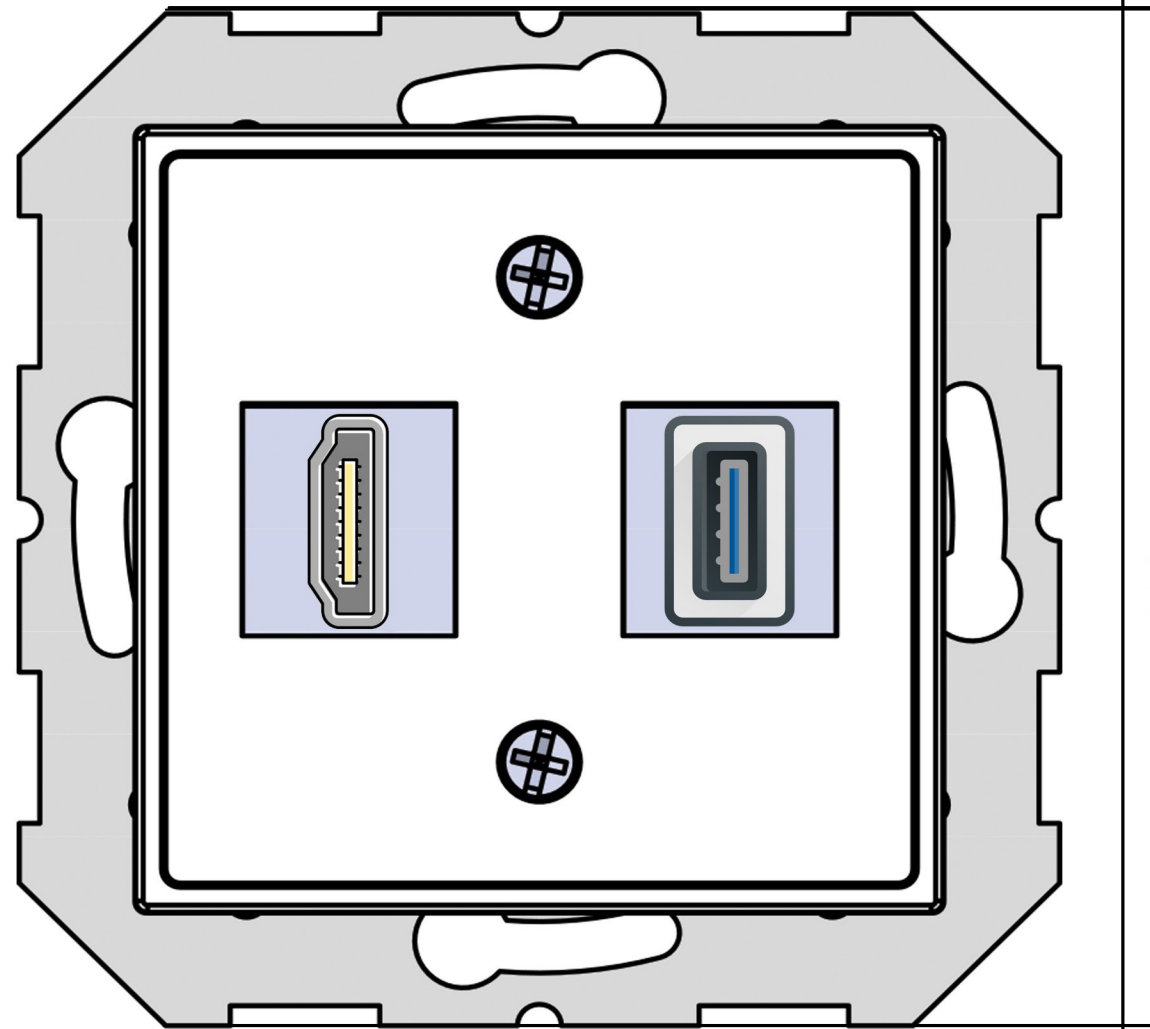

LIREGÜS

HDMI+USB-002-01

Plastic holder

Front: HDMI (female)

Rear: HDMI (female)

Plastic holder

Front: USB (female) 3.0

Rear: USB (female) 3.0