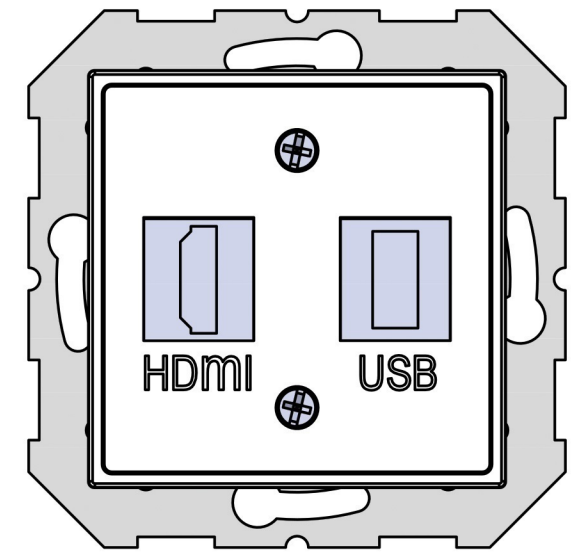

LIREGÜS

HDMI+USB-002-01

Plastic holder

Front: HDMI (female)

Rear: HDMI (female)

Plastic holder

Front: USB (female) 3.0

Rear: USB (female) 3.0