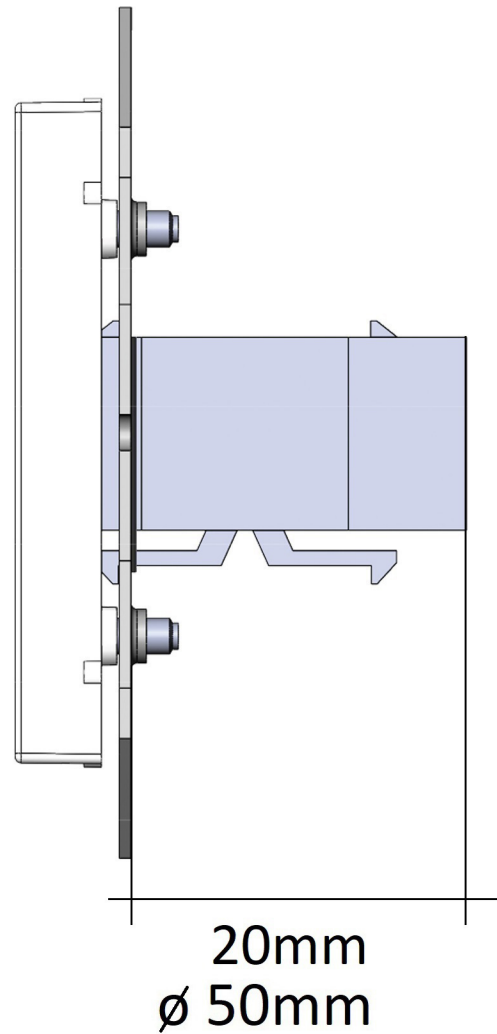

LIREGÜS

HDMI+USB-002-01

Plastic holder

Front: HDMI (female)

Rear: HDMI (female)

Plastic holder

Front: USB (female) 3.0

Rear: USB (female) 3.0