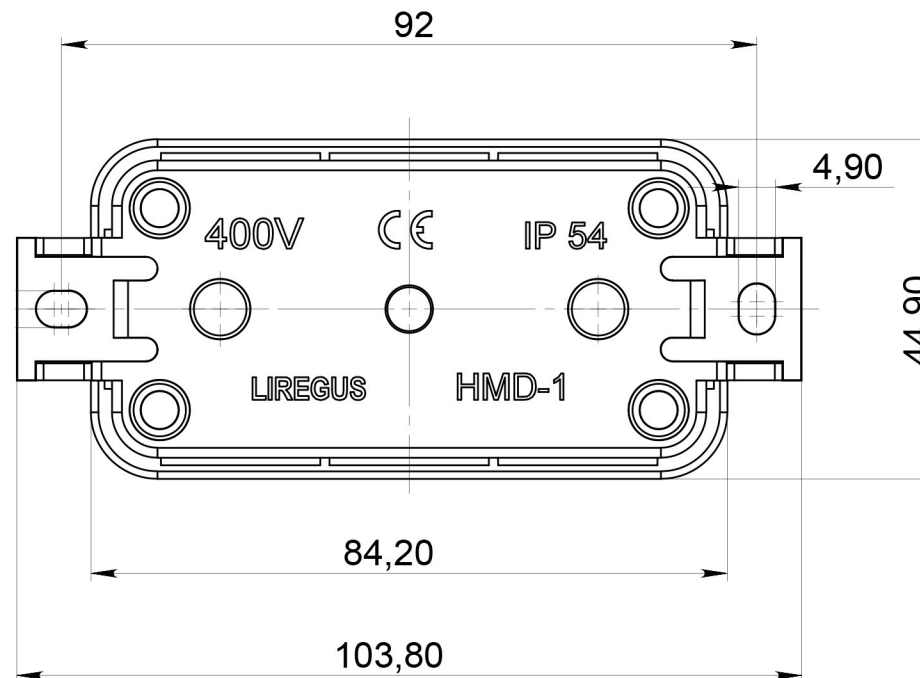

LIREGUS

HMD-1

4770025963692

MADE IN LITHUANIA SINCE 1944