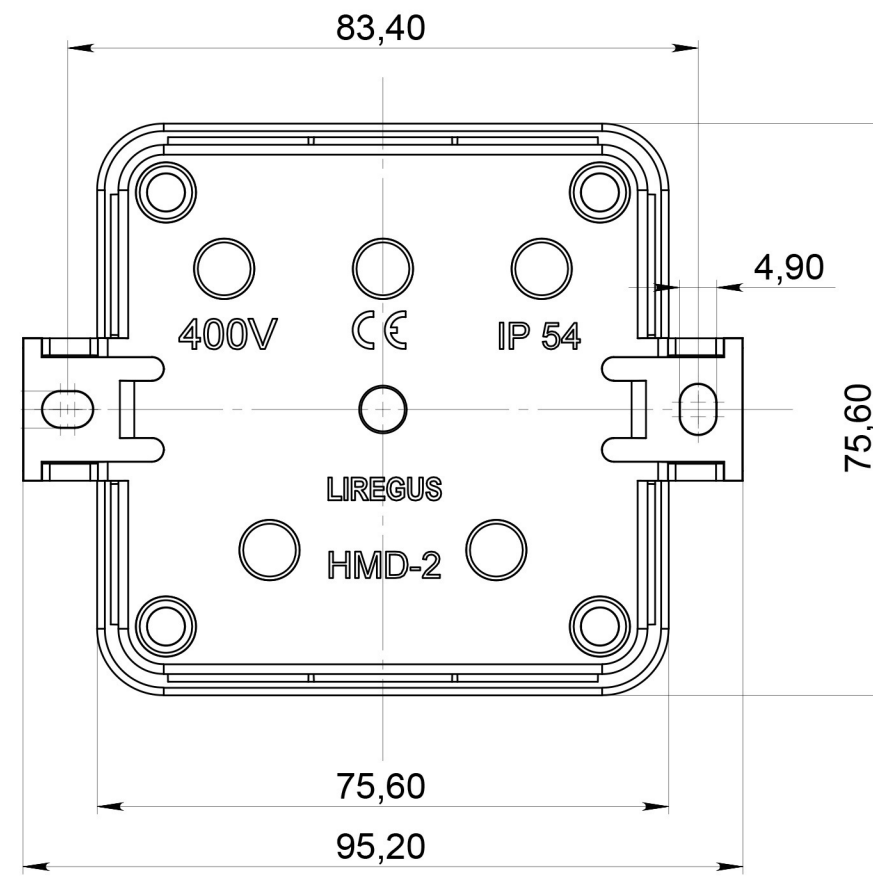

# LIREGUS

**HMD-2**  
4770025963715

MADE IN LITHUANIA SINCE 1944