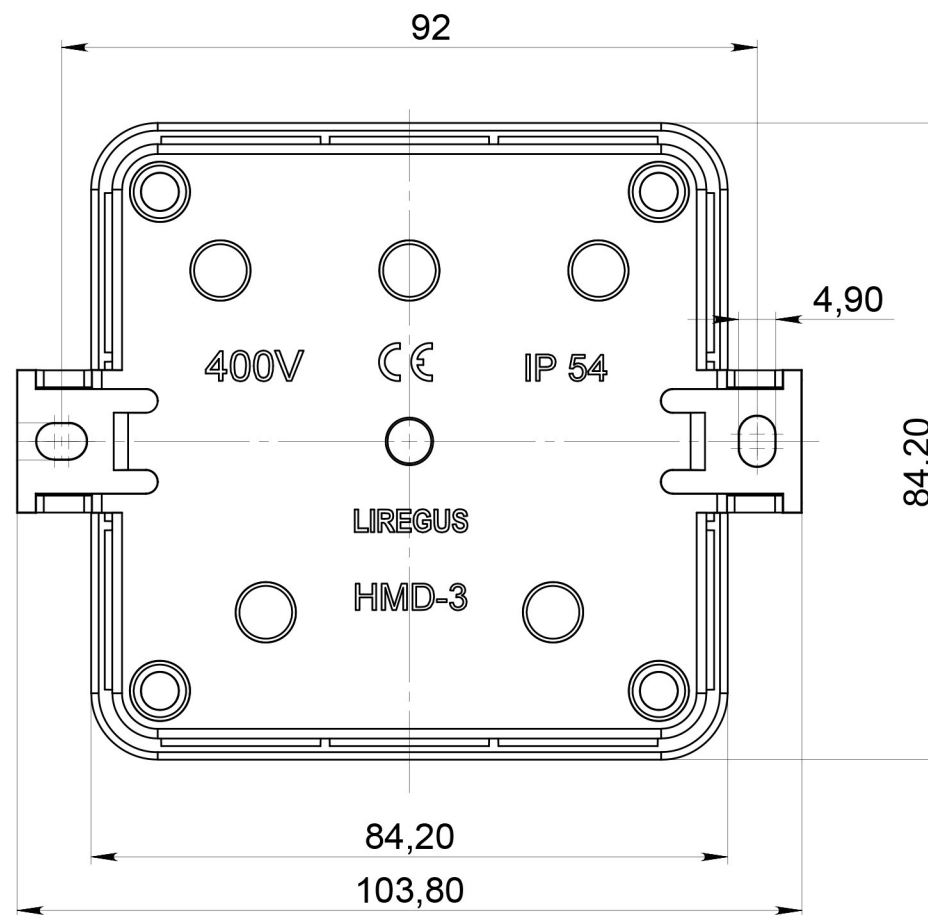

LIREGUS

HMD-3
4770025963739

MADE IN LITHUANIA SINCE 1944