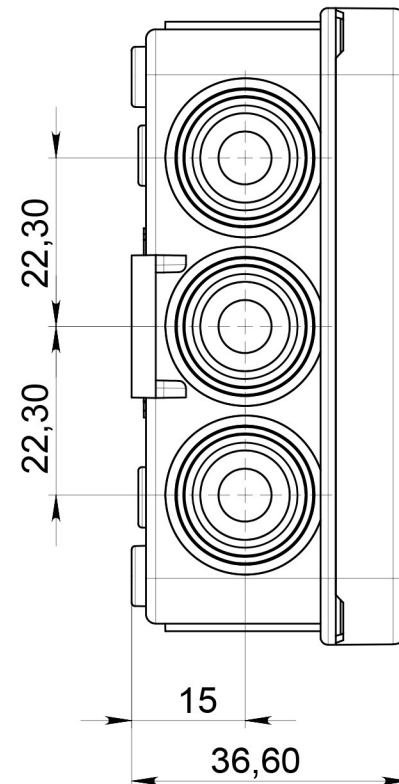

LIREGUS

HMD-3
4770025963739

MADE IN LITHUANIA SINCE 1944