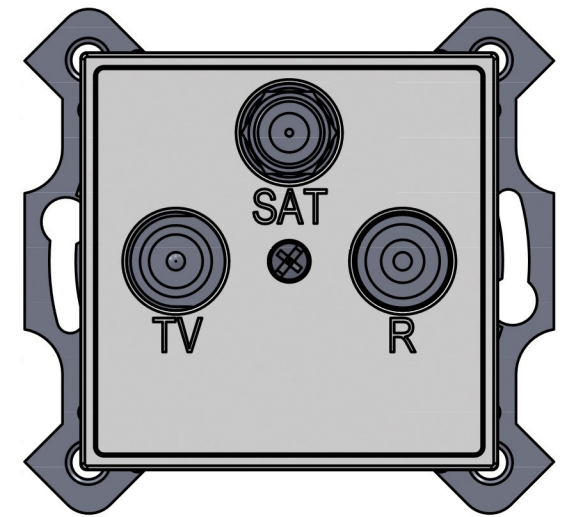

# LIREGŪS

 Attenuation -1.0-2.8dB (TV)  
-17.00dB (RF)  
-12.00dB (SAT)

  
IP20

30  
**Zn**  
Zinc

Housing: torsion-resistant, passivated diecast zinc

For cable TV, and DVB-T television:  
frequency range 47-860 MHz  
For radio signal:  
frequency range 87-108 MHz  
For SAT and CATV domestic distribution  
installations:  
frequency range 950-2250MHz

IN – SAT (F female): DC through  
13/18 V, 22 kHz (max. +24V/0.5 A)

**IAL-3-10-01**

MADE IN LITHUANIA SINCE 1944