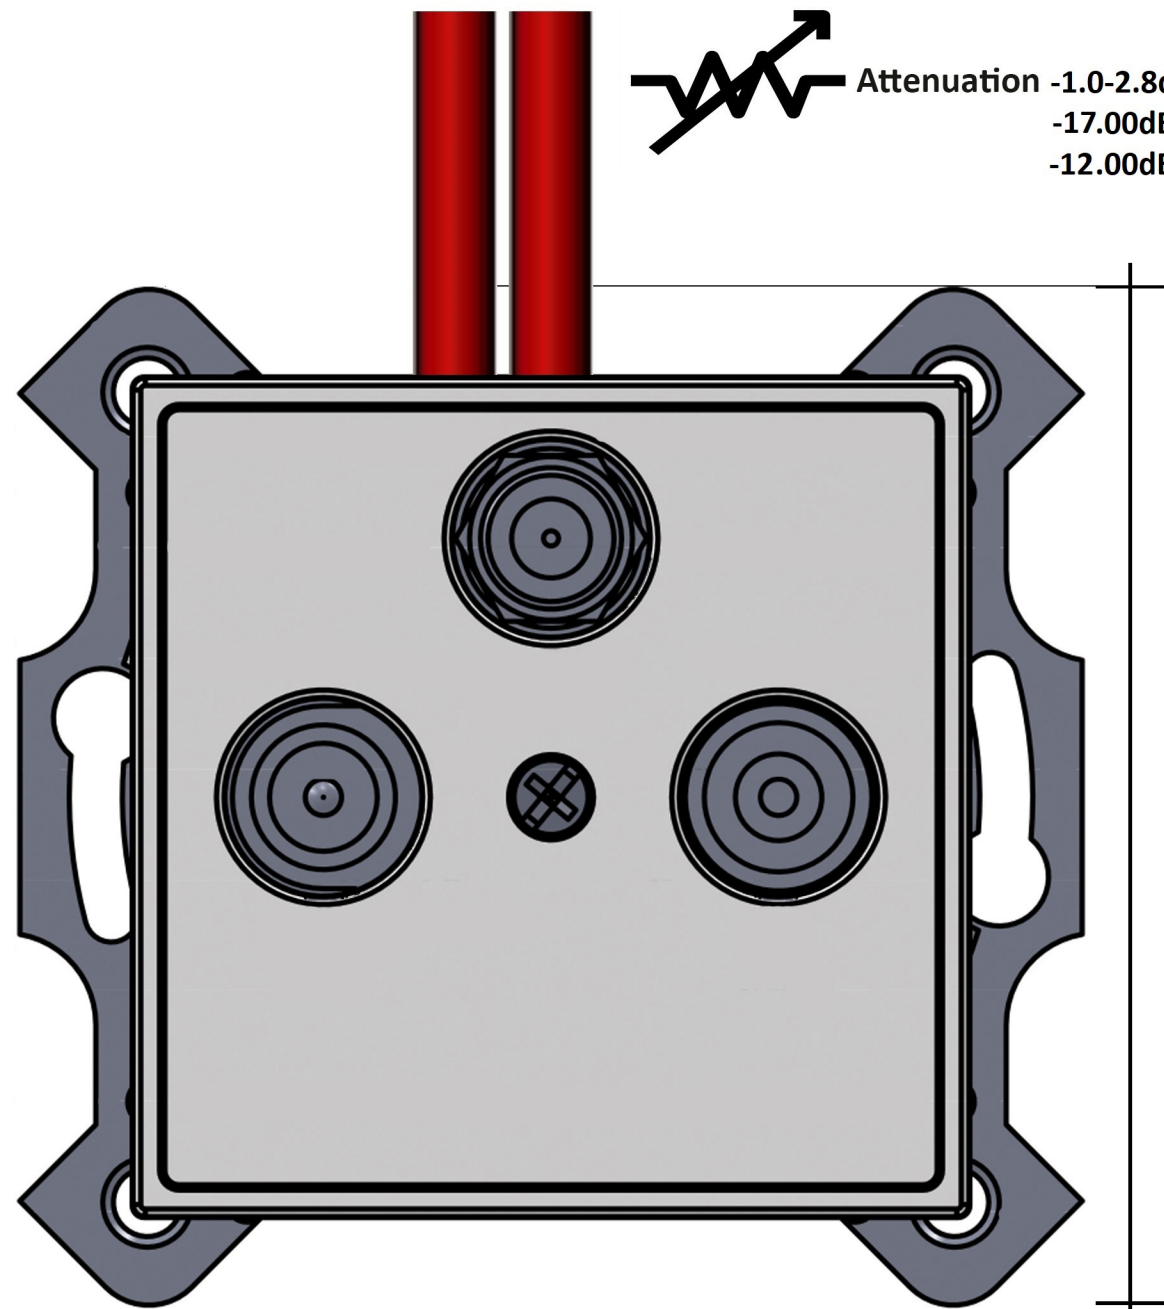

# LIREGŪS

 Attenuation -1.0-2.8dB (TV)  
-17.00dB (RF)  
-12.00dB (SAT)

  
IP20

30  
**Zn**  
Zinc

Housing: torsion-resistant, passivated diecast zinc

For cable TV, and DVB-T television:  
frequency range 47-860 MHz  
For radio signal:  
frequency range 87-108 MHz  
For SAT and CATV domestic distribution  
installations:  
frequency range 950-2250MHz

IN – SAT (F female): DC through  
13/18 V, 22 kHz (max. +24V/0.5 A)

**IAL-3-10-01**

MADE IN LITHUANIA SINCE 1944