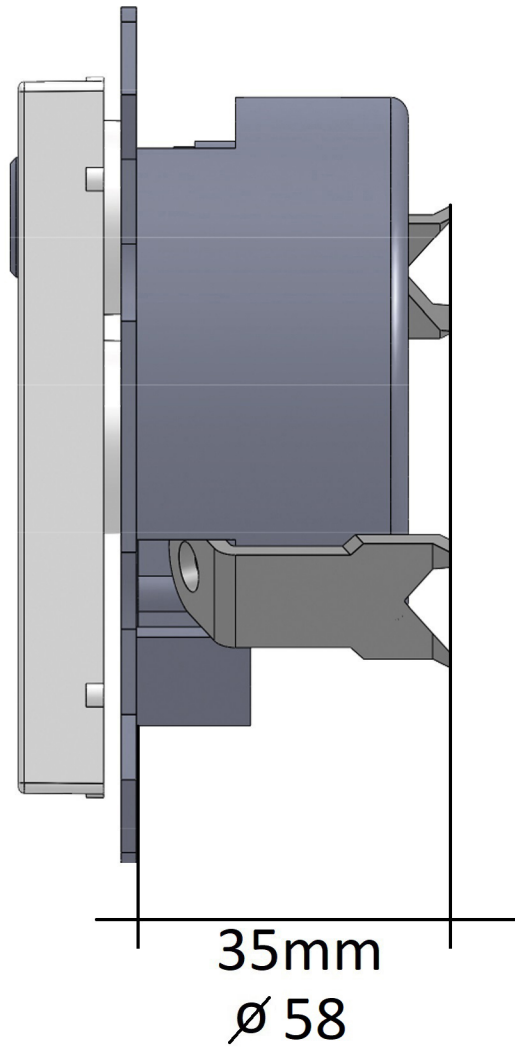

# LIREGŪS

 Attenuation -1.0-2.8dB (TV)  
-17.00dB (RF)  
-12.00dB (SAT)

  
IP20

30  
**Zn**  
Zinc

Housing: torsion-resistant, passivated diecast zinc

For cable TV, and DVB-T television:  
frequency range 47-860 MHz  
For radio signal:  
frequency range 87-108 MHz  
For SAT and CATV domestic distribution  
installations:  
frequency range 950-2250MHz

IN – SAT (F female): DC through  
13/18 V, 22 kHz (max. +24V/0.5 A)

**IAL-3-10-01**

MADE IN LITHUANIA SINCE 1944