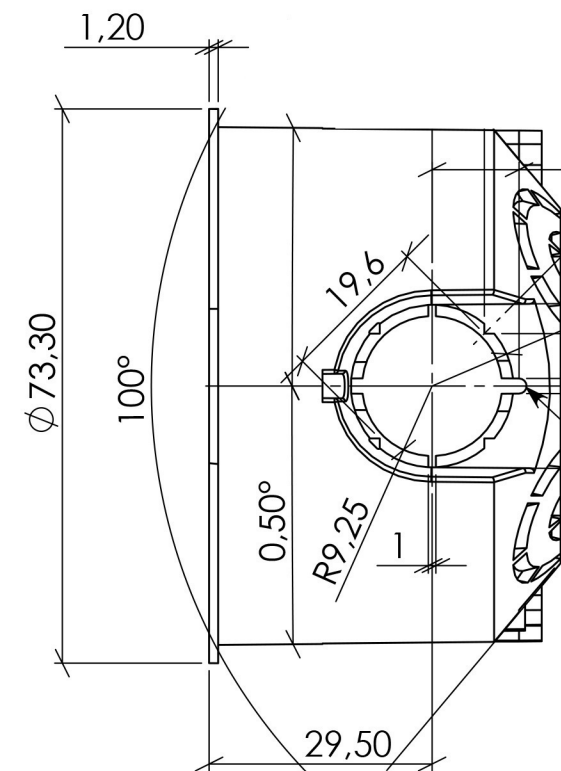

LIREGÜS

IID2.66-003
4770025862698

MADE IN LITHUANIA SINCE 1944