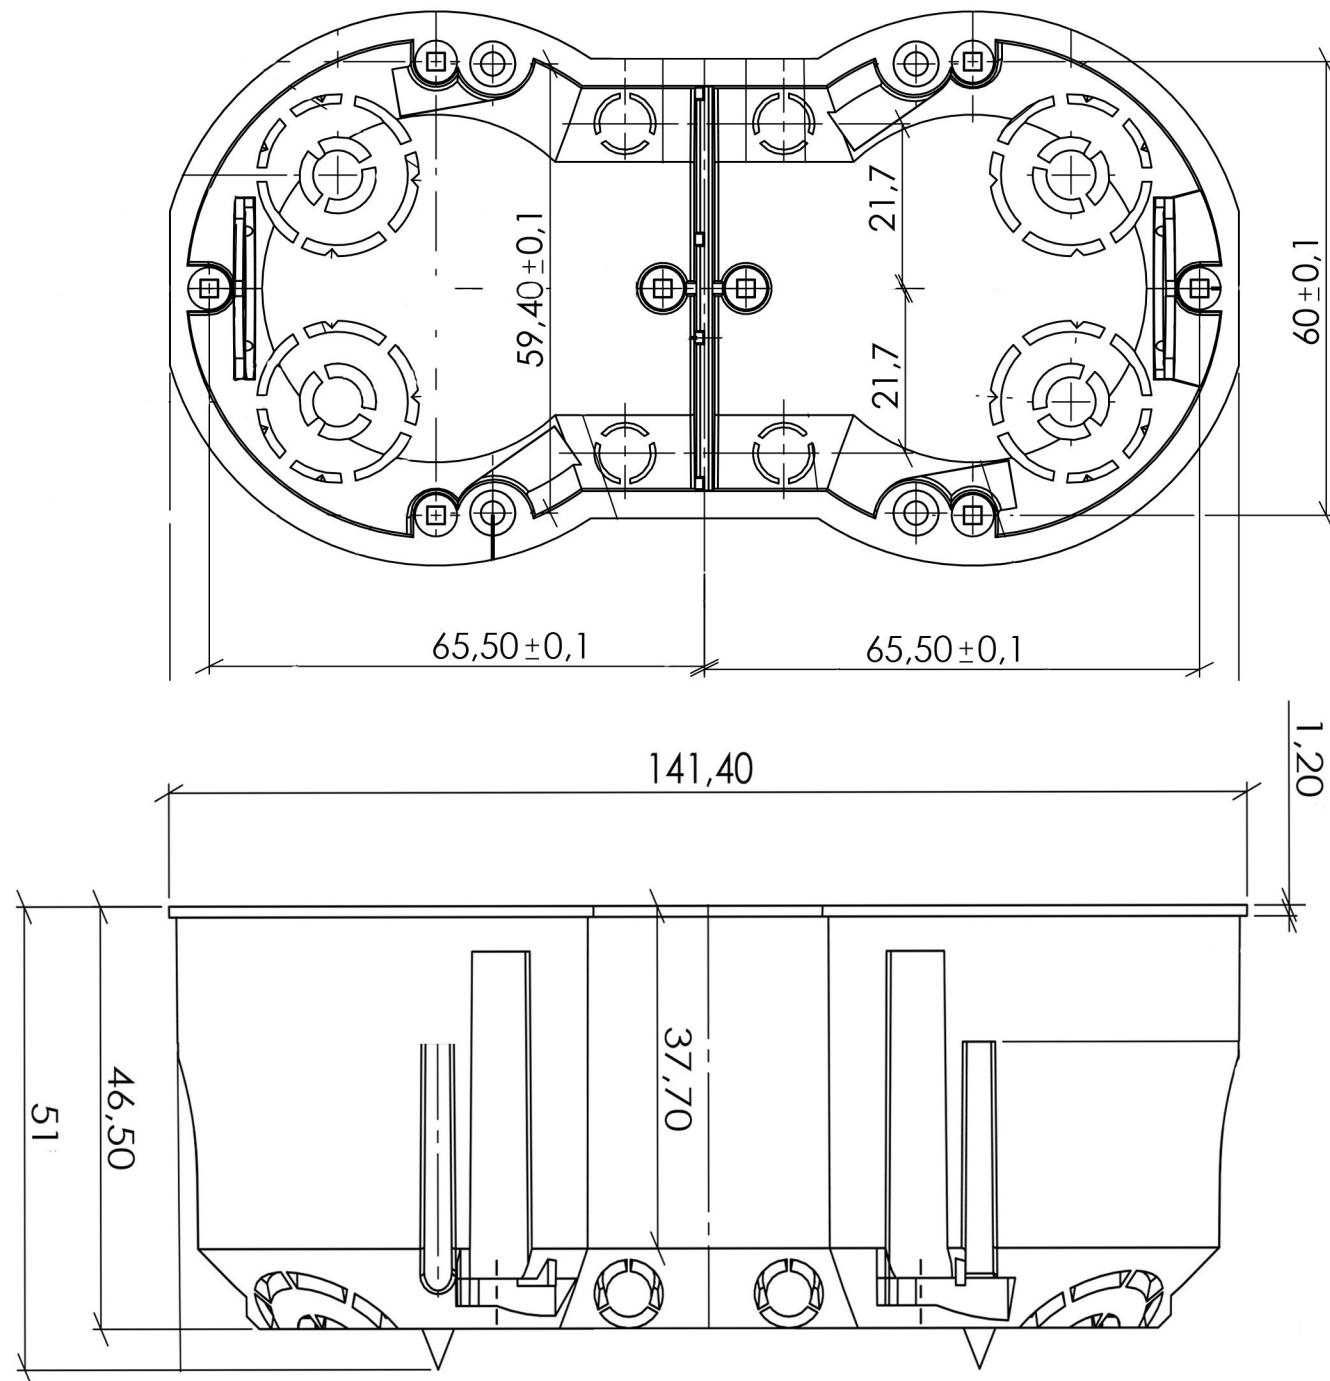

LIREGÜS

IID2.66-003
4770025862698

MADE IN LITHUANIA SINCE 1944