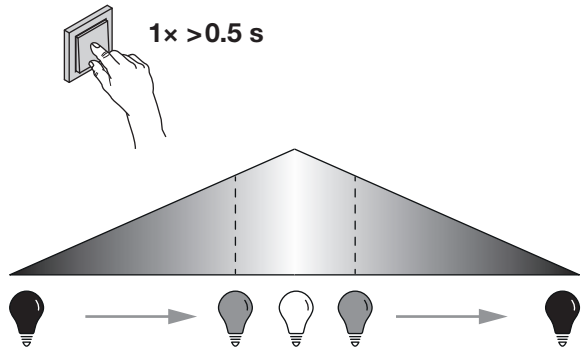

LIREGUS

Liregus UAB

Skrobl g.19, Vilnius. 03141 Lithuania.
www.liregus.lt