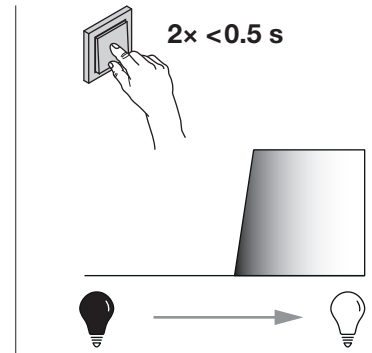

LIREGUS

Liregus UAB

Skrobl g.19, Vilnius. 03141 Lithuania.
www.liregus.lt