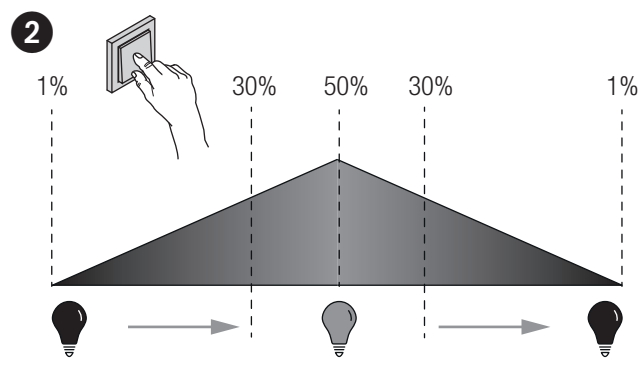

LIREGUS

Liregus UAB

Skrobl g.19, Vilnius. 03141 Lithuania.
www.liregus.lt