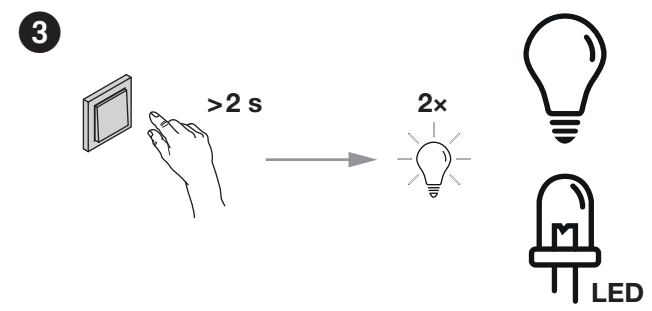

LIREGUS

Liregus UAB

Skrobl g.19, Vilnius. 03141 Lithuania.
www.liregus.lt