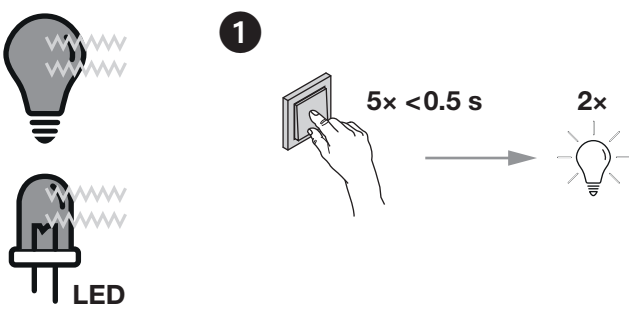

LIREGUS

Liregus UAB

Skrobl g.19, Vilnius. 03141 Lithuania.
www.liregus.lt