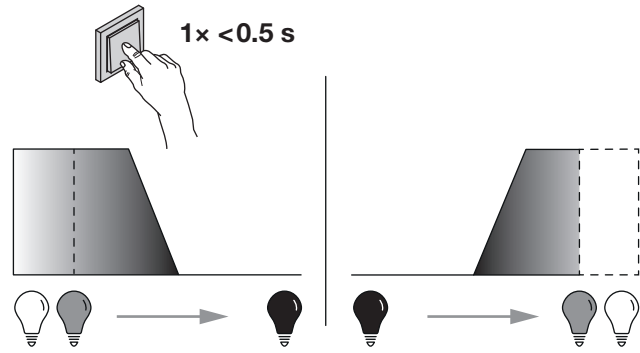

LIREGUS

Liregus UAB

Skrobl g.19, Vilnius. 03141 Lithuania.
www.liregus.lt