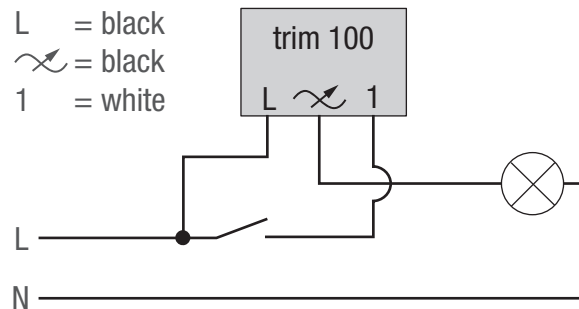

LIREGÜS

Dimmer module trim100
ISR-007-01

	230 VAC / 50/60 Hz	
Watt	2 – 150 W	LED 2 – 150 W
	-10 – 45°C	
	EN 60669-1, EN 60669-2-1	
Overload, - Overheat, - Short circuit protected		

The module is not suitable for 12V/24V LED strip lights / Gaminys netinka LED juostoms valdyti

1

3

2

4