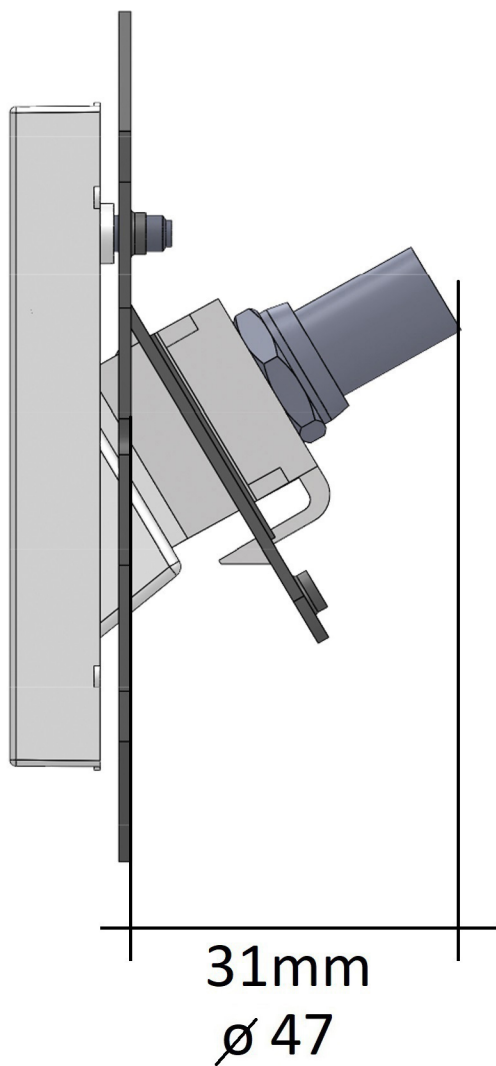

LIREGÜS

 Ingress
IP20 protection

external connection coaxial
plug IEC 60169

internal connection F socket
IEC 60169-2

suitable for 75Ohms coaxial
cable, frequency 5-2400mHz

71mm

MADE IN LITHUANIA SINCE 1944