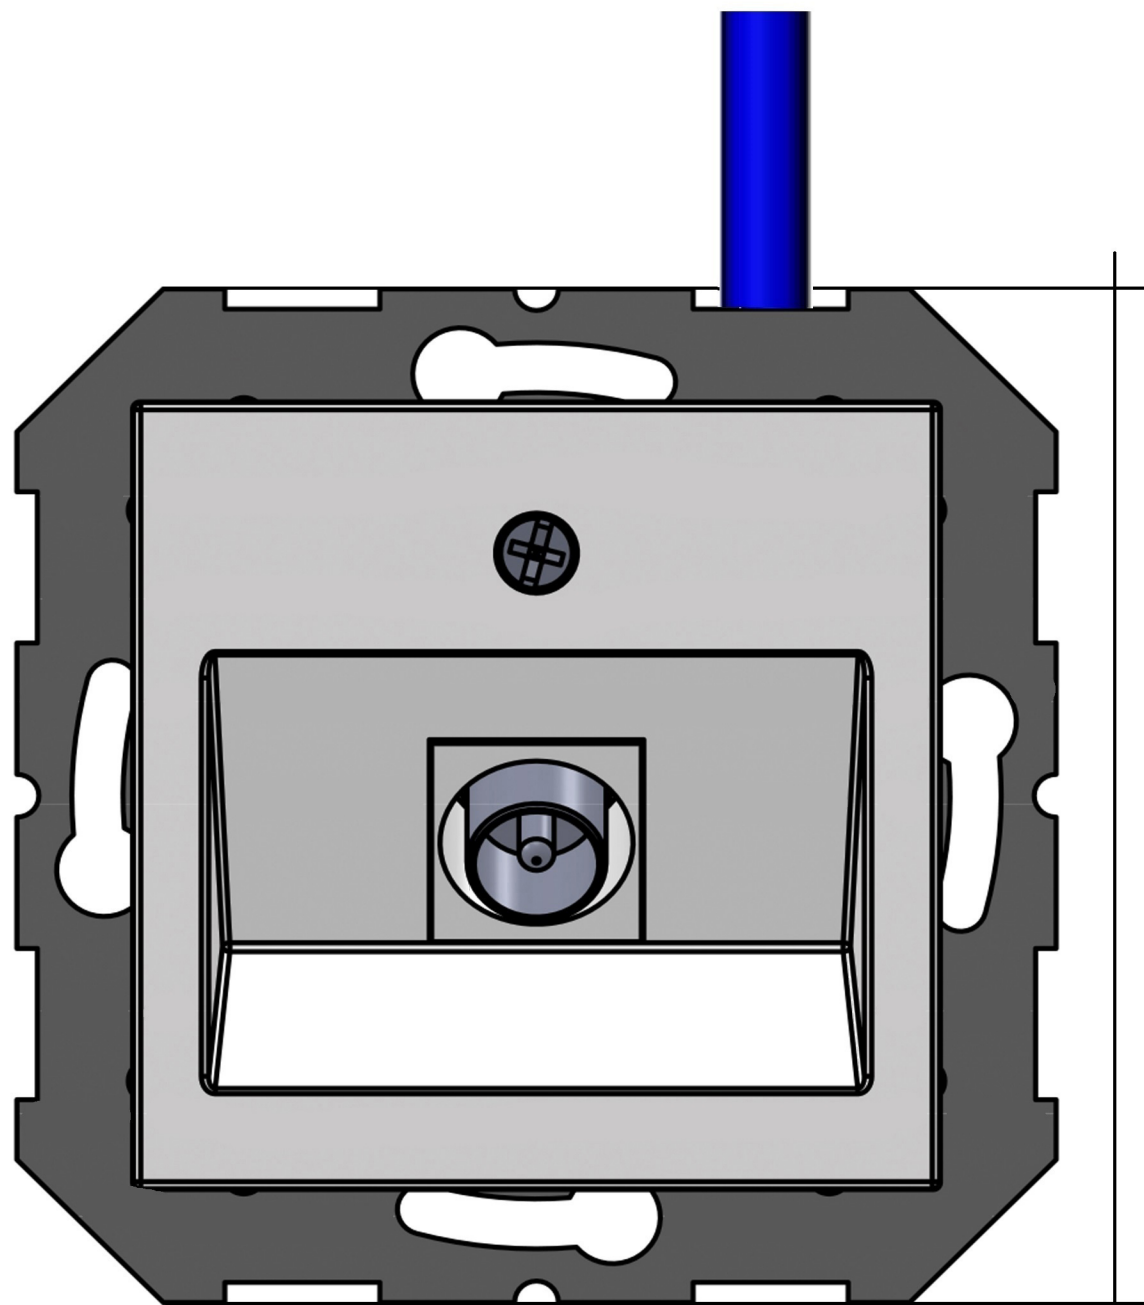

LIREGÜS

 Ingress
IP20 protection

external connection coaxial
plug IEC 60169

internal connection F socket
IEC 60169-2

suitable for 75Ohms coaxial
cable, frequency 5-2400mHz

71mm

MADE IN LITHUANIA SINCE 1944