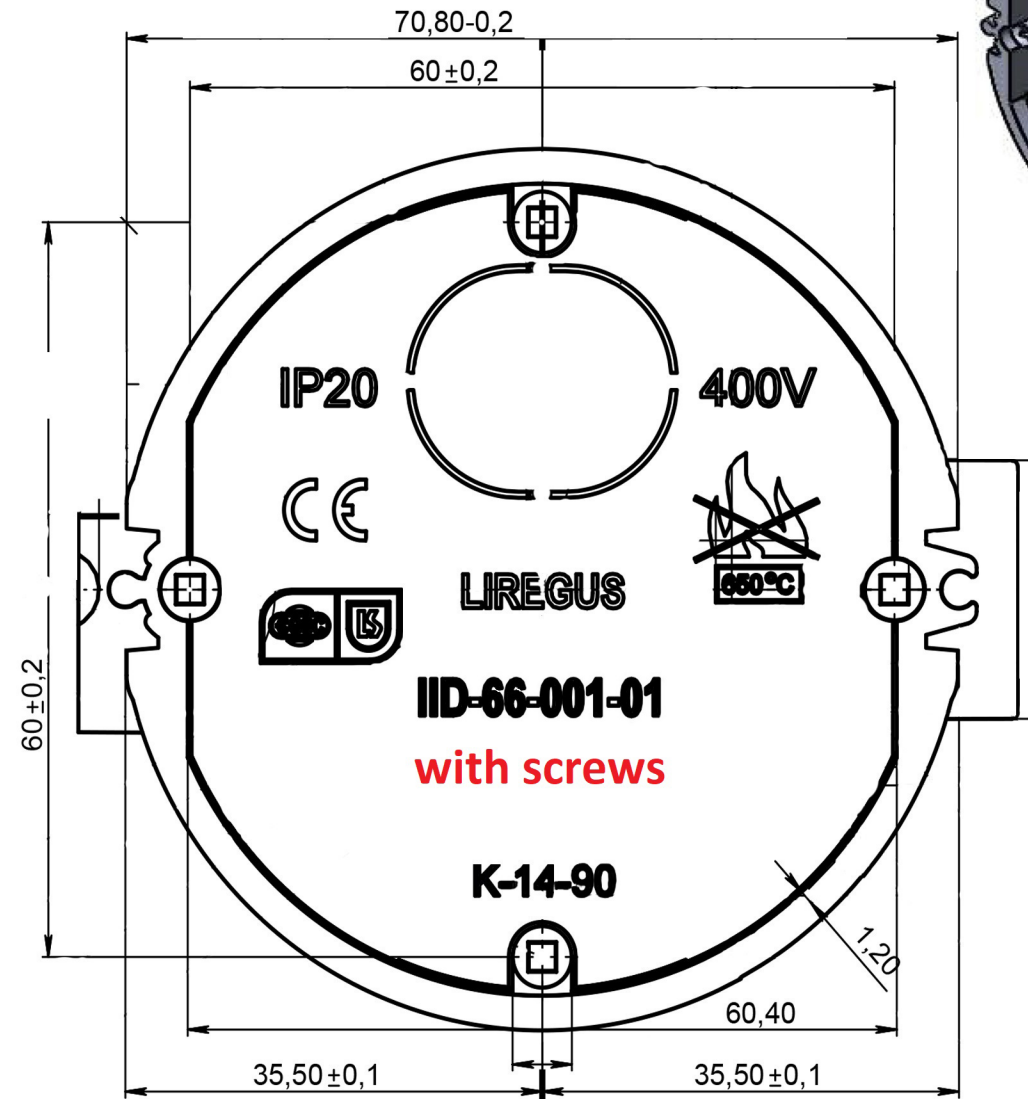

# LIREGUS

**IID.66-001-01** 4770025850213

MADE IN LITHUANIA SINCE 1944