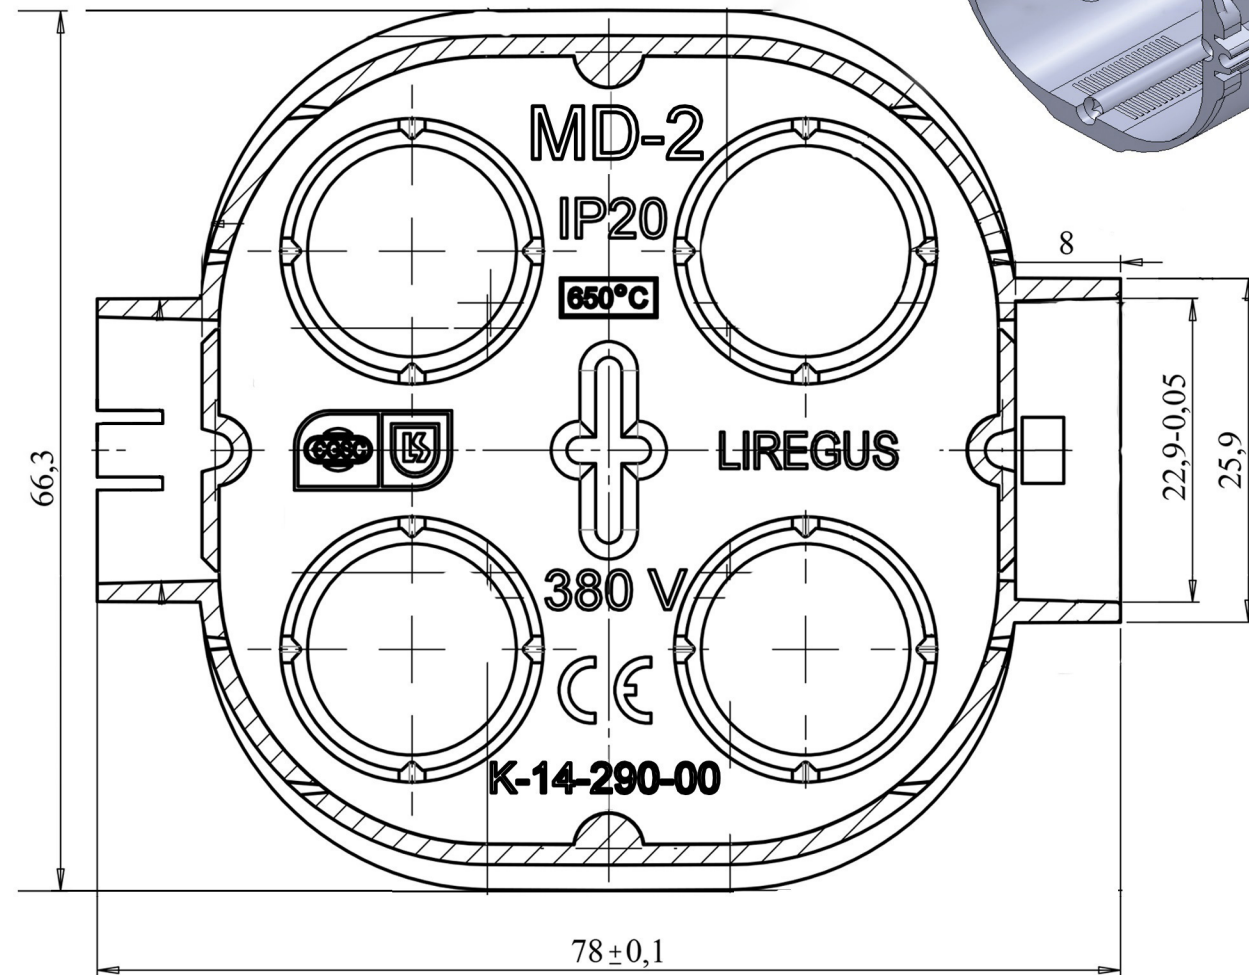

LIREGUS

MD-2B
4770025963302

MADE IN LITHUANIA SINCE 1944