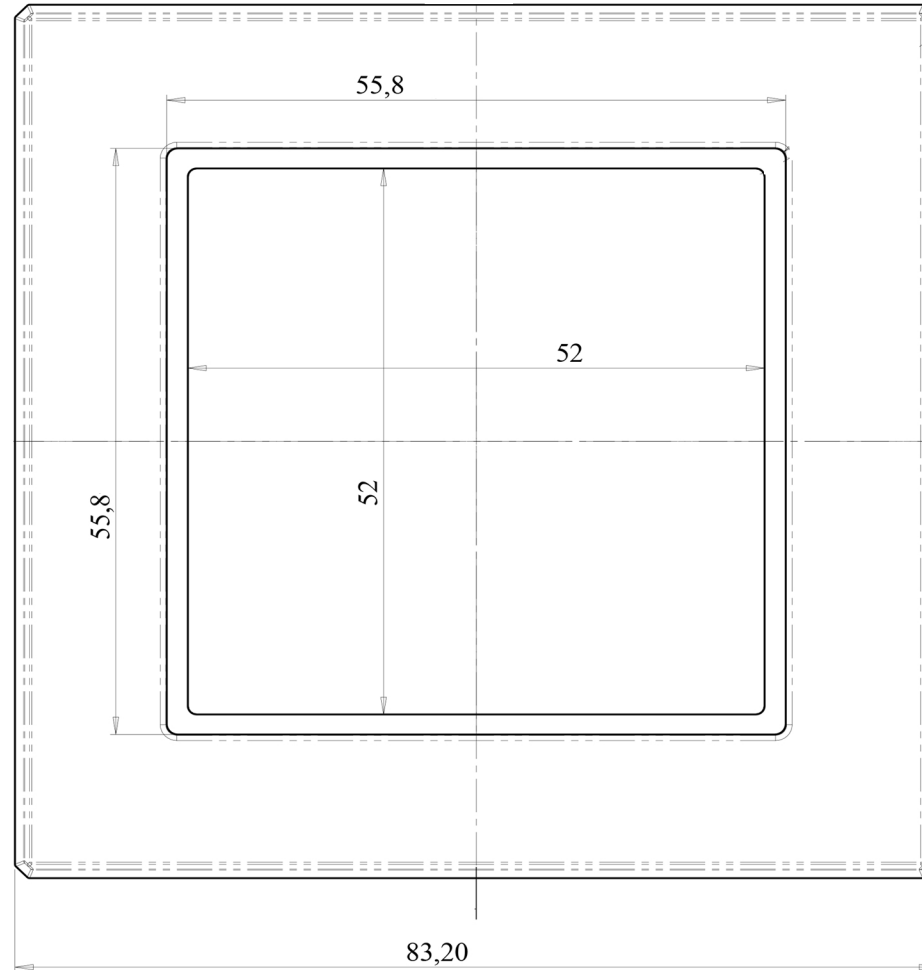

LIREGÜS

PMD-001.E

MADE IN LITHUANIA **SINCE 1944**