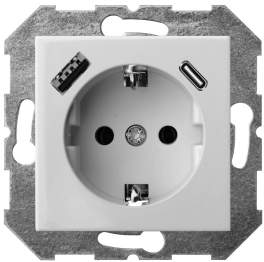

Product data sheet

SCHUKO® socket with 2 USB ports

Reference number

IUK-3-01.EPSILON (G610)

Flush mount, SCHUKO® socket with earth contacts with smart USB charger for electronic devices with 1 port "type A", and 1 port "type C", without frame

SCHUKO® socket outlet;
USB ports type A+C;
screw fixing, with spreader claws.

Intended use

- battery charging station for mobile devices with USB-A or USB-C connection;
- installation in flush box according to DIN 49073 (dept ~35mm);
- SCHUKO® socket outlet with earth contacts, 16A;
- charging current: max. 3400 mA;
- operation with suitable EPSILON serie cover.

Product characteristics

Ideal for cafés, hotels or, own four walls, office – wherever you need new energy for your smartphone or tablet quickly: single USB-A or USB-C port.
Depending on the connected mobile device, increases the voltage level.

- Support the following standards: Apple 2.4 A, Samsung adaptive charging;
- Installation into multiple frame (1-6 place) with other devices possible;
- Polycarbonate plastic (scratch-proof, PC).

Centre plates colour, EAN code: