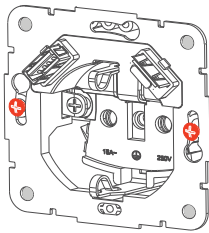

Product data sheet

SCHUKO® socket with 2 USB ports

Reference number

IUK-3-01.EPSILON (G610)

Flush mount, SCHUKO® socket with earth contacts with smart USB charger for electronic devices with 1 port "type A", and 1 port "type C", without frame

SCHUKO® socket outlet;
USB ports type A+C;
screw fixing, with spreader claws.

Intended use

- battery charging station for mobile devices with USB-A or USB-C connection;
- installation in flush box according to DIN 49073 (dept ~35mm);
- SCHUKO® socket outlet with earth contacts, 16A;
- charging current: max. 3400 mA;
- operation with suitable EPSILON serie cover.

- Support the following standards: Apple 2.4 A, Samsung adaptive charging;
- Installation into multiple frame (1-6 place) with other devices possible;
- Polycarbonate plastic (scratch-proof, PC).

Centre plates colour, EAN code:

Technical specifications:

Input voltage, frequency	AC 220 ... 250 V ~ +- 10% , 50/60 Hz
Output current, SCHUKO® socket	AC 220 ... 250 V ~, 16A
Output current USB charger (both using)	max. 3400mA, 25W. Efficiency 83%
USB-A charger only	2.4A max
USB-C charger only	3.0A max
Connection mode:	
single wire	screw terminals, for wires 2,5 ² - 4mm ²
stranded without ferrule	screw terminals, for wires 2,5 ² - 4mm ²
	tightening torque max 0,5Nm
Storage/transport temperature	-20 ... +40 °C
Ambient temperature	-5 ... +35 °C
Centre plates material	polycarbonate (PC)
Customs tariff number	8536699008